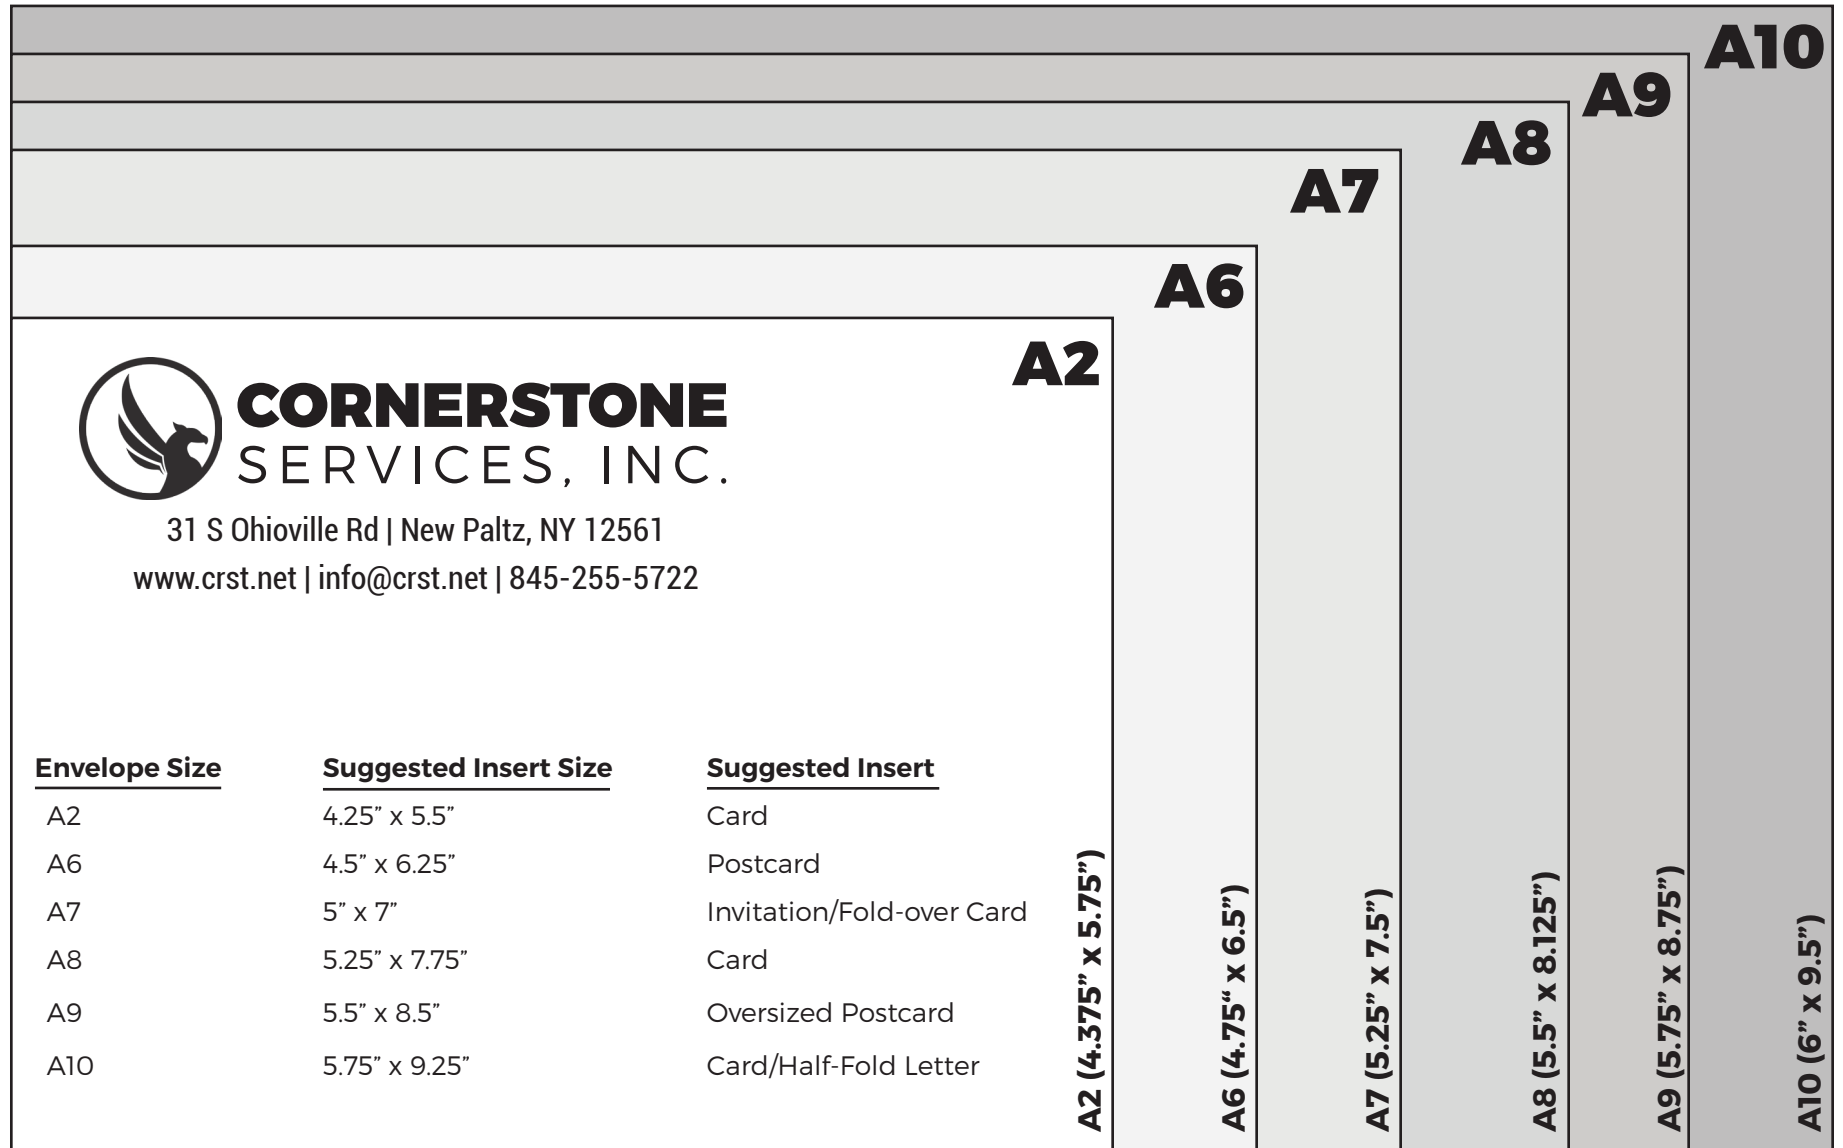

ENVELOPE SIZES AND INSERTS SHEET

Brought to you by Cornerstone Services, Inc.

DATA | DESIGN | PRINT | MAIL

ANNOUNCEMENT ENVELOPE SIZING (A Sizes)